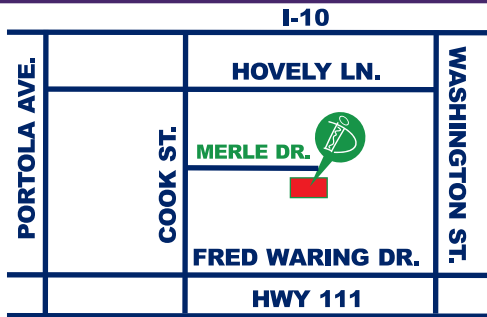

Impression Design Uniform Stores

75-153 Merle Dr. Suite B
760-469-4055

Store Hours

Monday - Friday

8:00am - 5:00pm

Saturdays: August 3rd, 10th & 17th

9:00am - 2:00pm

Thursdays: August 1st, 8th, 15th & 22nd